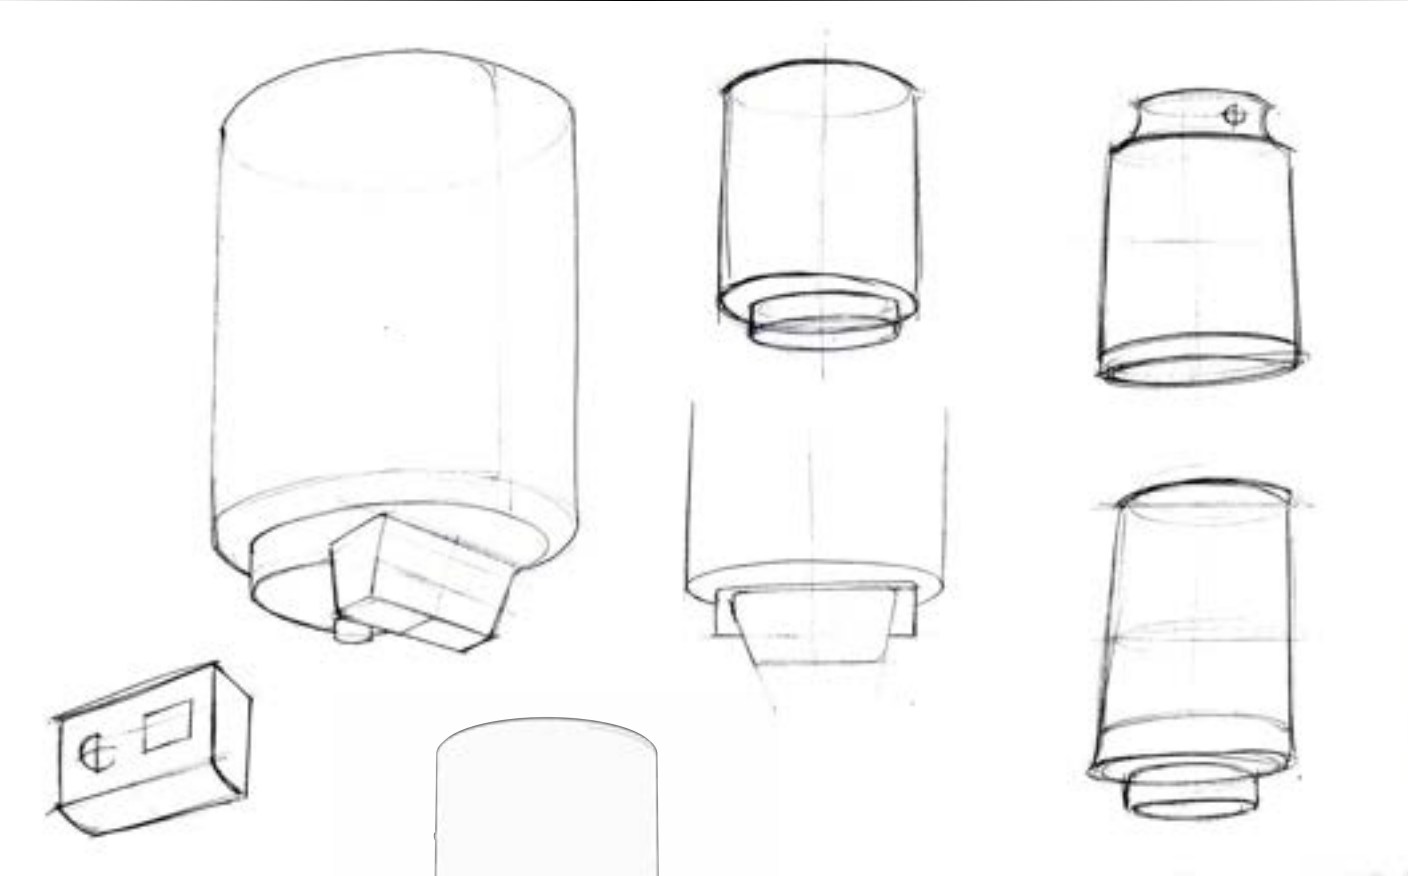

Roll over image to zoom in

[Link to the product](#)

Mystic Lustra

Ceiling fan

Sleek • Bold • Modern

The IVAS Mystic Lustra Deco Ceiling Fan boasts a sleek Aqua Teal finish, blending modern design with functionality. Its streamlined blades enhance décor while ensuring efficient airflow.