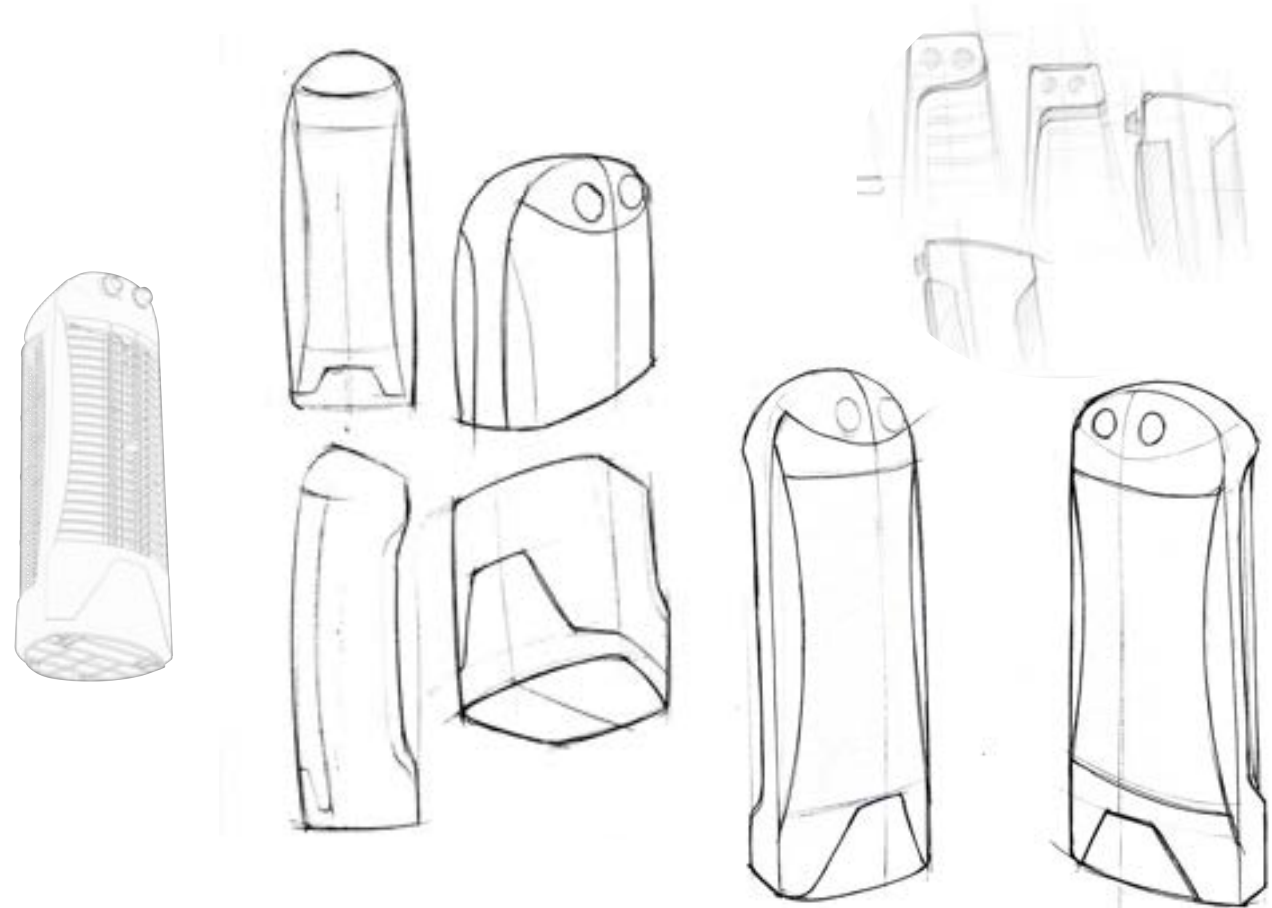

Casa Copenhagen, Tower Fan - premiumRS09
Visit the Casa Copenhagen Store
1.0 ★★★★★ 4 ratings

Returns Policy

Brand	Casa Copenhagen
Style	Modern
Room Type	Bedroom
Number of Speeds	3

Mounting Type	Floor Mount
Controller Type	Button Control