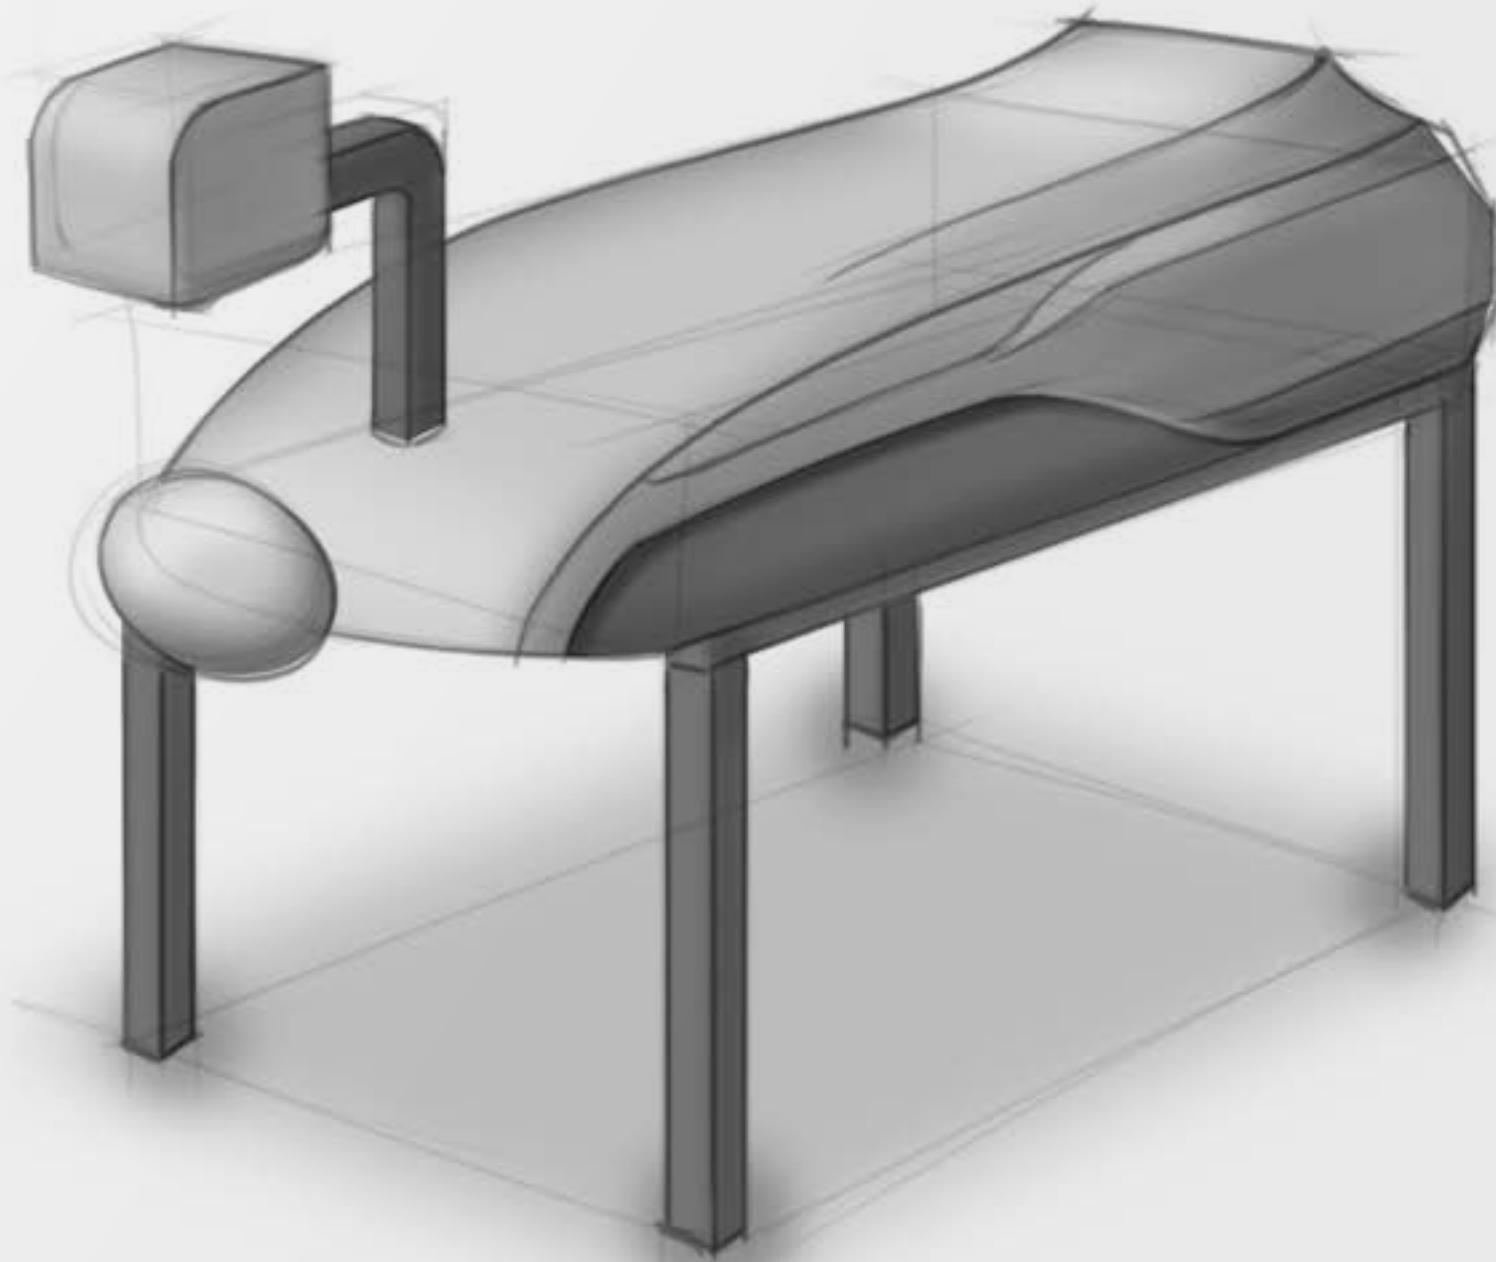

Help Me See | Concepts