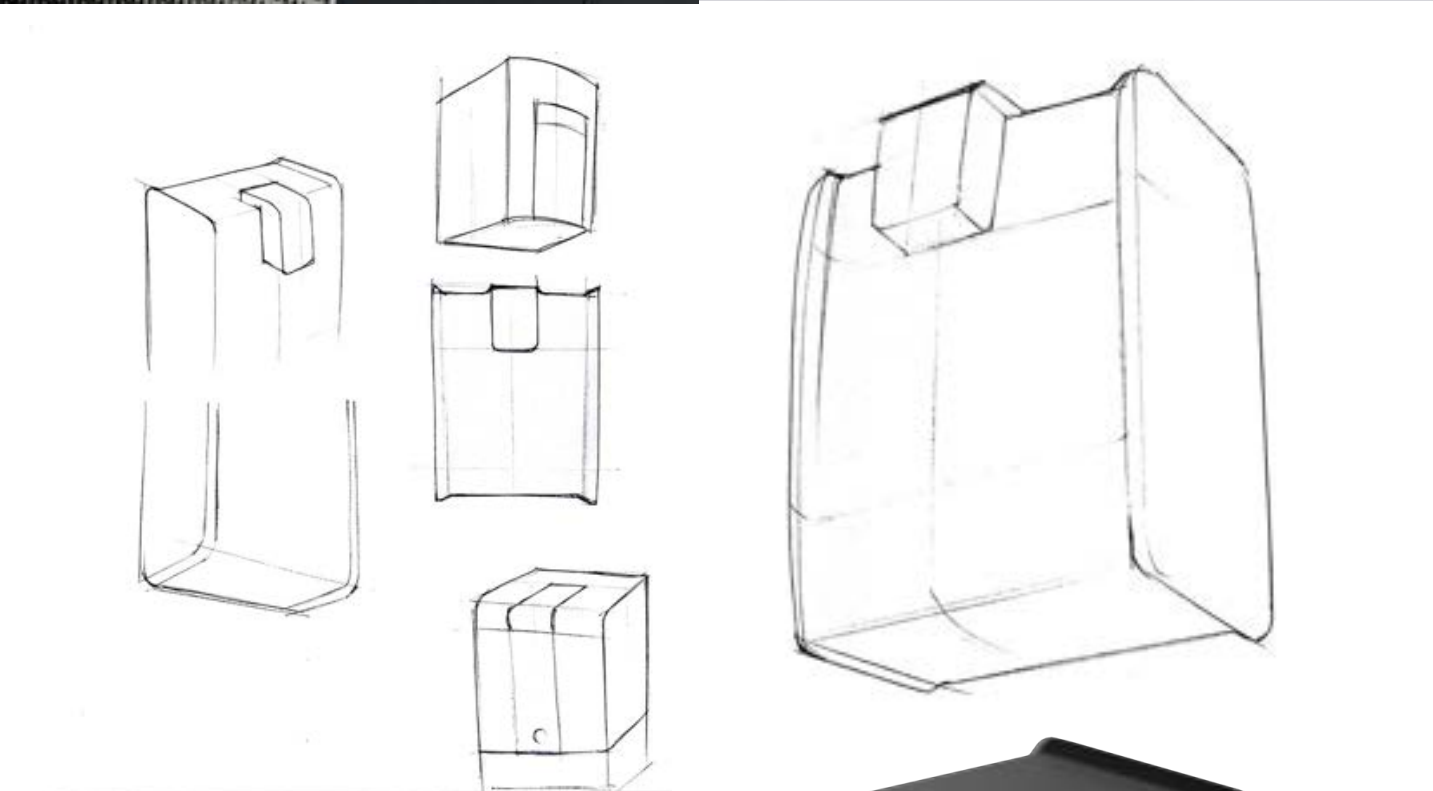

Zuvi

Kitchen appliance | Water Purifier

Clean • Smart • Classy

Zuvi is a sleek water purifier designed for both wall and countertop use. With smart dispensing and enhanced functionality, it provides clean water with style and convenience.