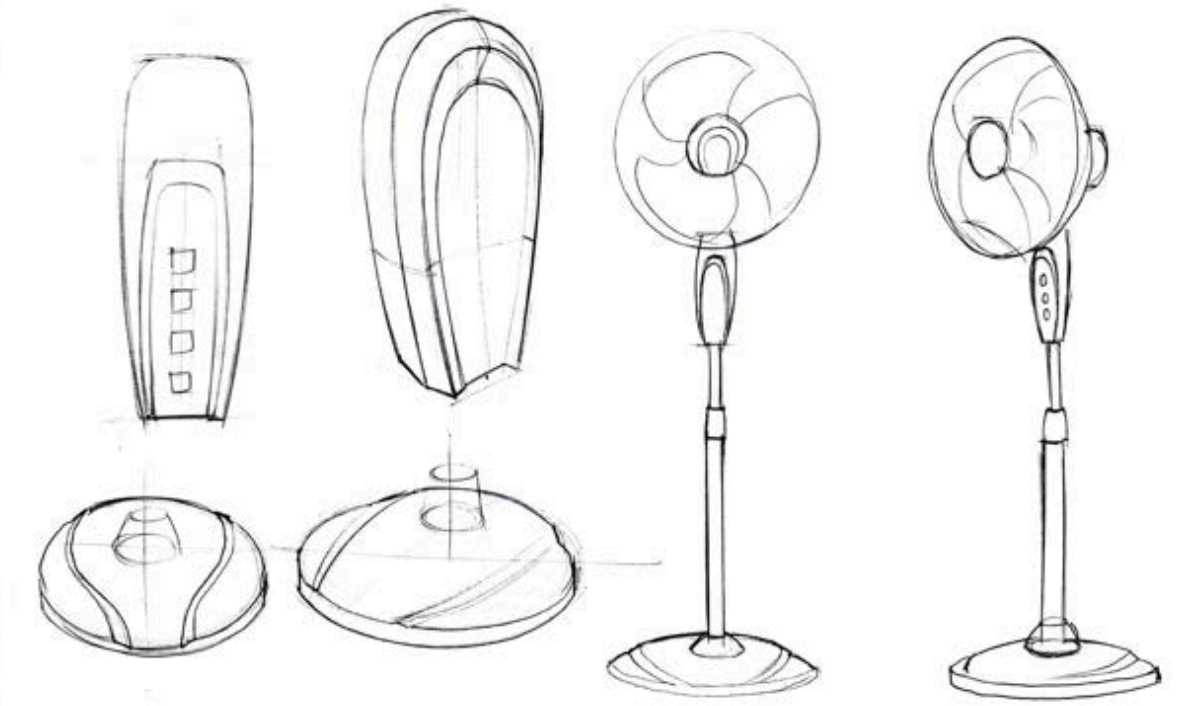

[Report an issue with this product](#)

[Link to the product](#)

ELLIPSE

Home Appliance | Tower fan

Homely • Composed • Simple

This tower fan has a balanced design and a serene look. The knobs match the front trim, enhancing aesthetics. The curved, large outlet panel maximizes airflow.