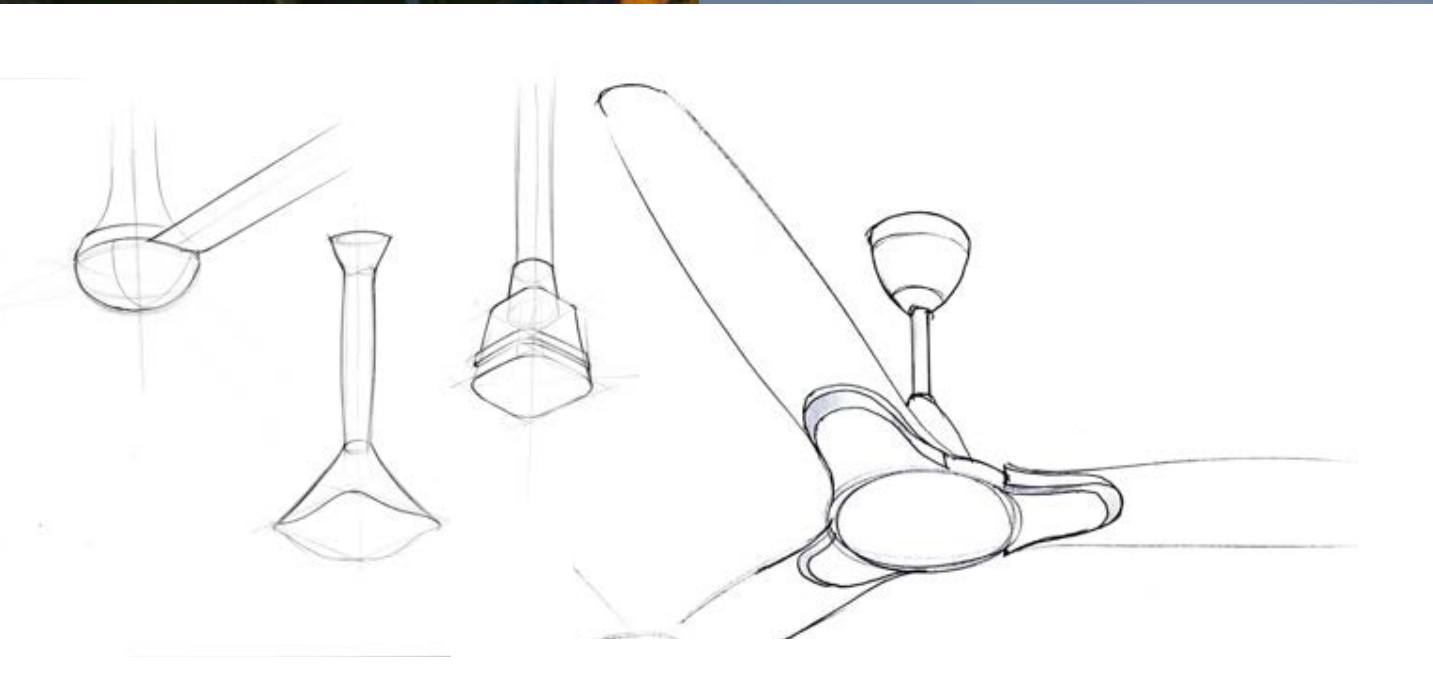

Polycab 1200mm Ceiling Fan Vital Petal Hs 1 Star (Metallic Green Orchid)
Visit the Polycab Store

-36% ₹3,345
M.R.P.: 46,199

Inclusive of all taxes
EMI starts at ₹162. No Cost EMI available. EMI options ▾

Offers

Cashback Upto ₹100.35 cashback as Amazon Pay Balance when... 1 offer >	No Cost EMI Upto ₹150.62 EMI interest savings on Amazon Pay ICICI... 1 offer >	Bank Offer Upto ₹1 discount Credit C... 25 offers >

Roll over image to zoom in

[Link to the product](#)

Vital Petal

Ceiling fan

Elegant • Premium • Minimal

Vital Petal is a premium ceiling fan with a petal-inspired shank cover and an elegant chrome finish, blending natural beauty with superior performance.