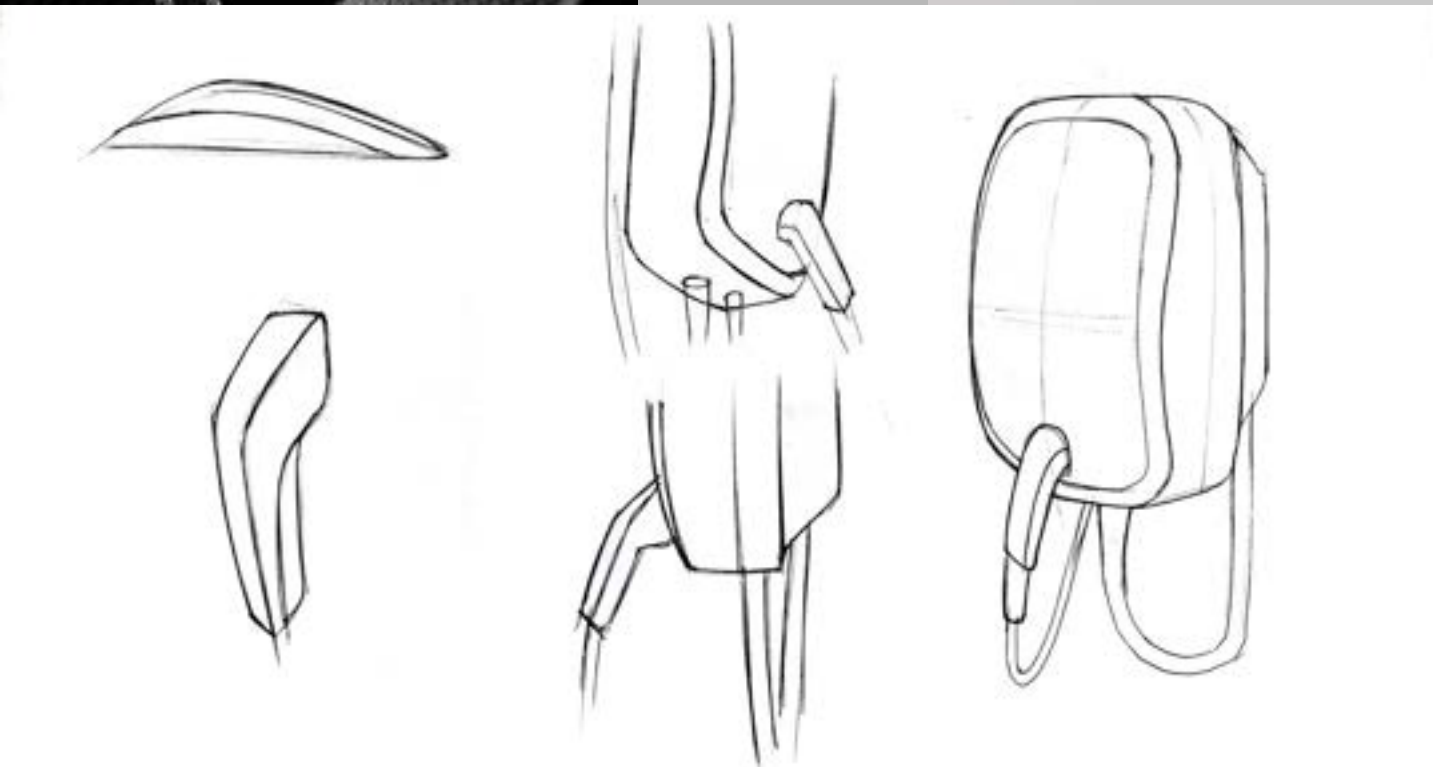

Myro - World's first intelligent wall painting robot for constructions

[Link to the product video](#)

Myro

Industrial Painting Robot

Heavy-duty • Industrial • Resilient

Myro is an industrial painting robot designed to assist in large-scale projects, reducing workload while ensuring efficiency and precision. It enhances productivity and delivers high-quality results, transforming industrial painting.