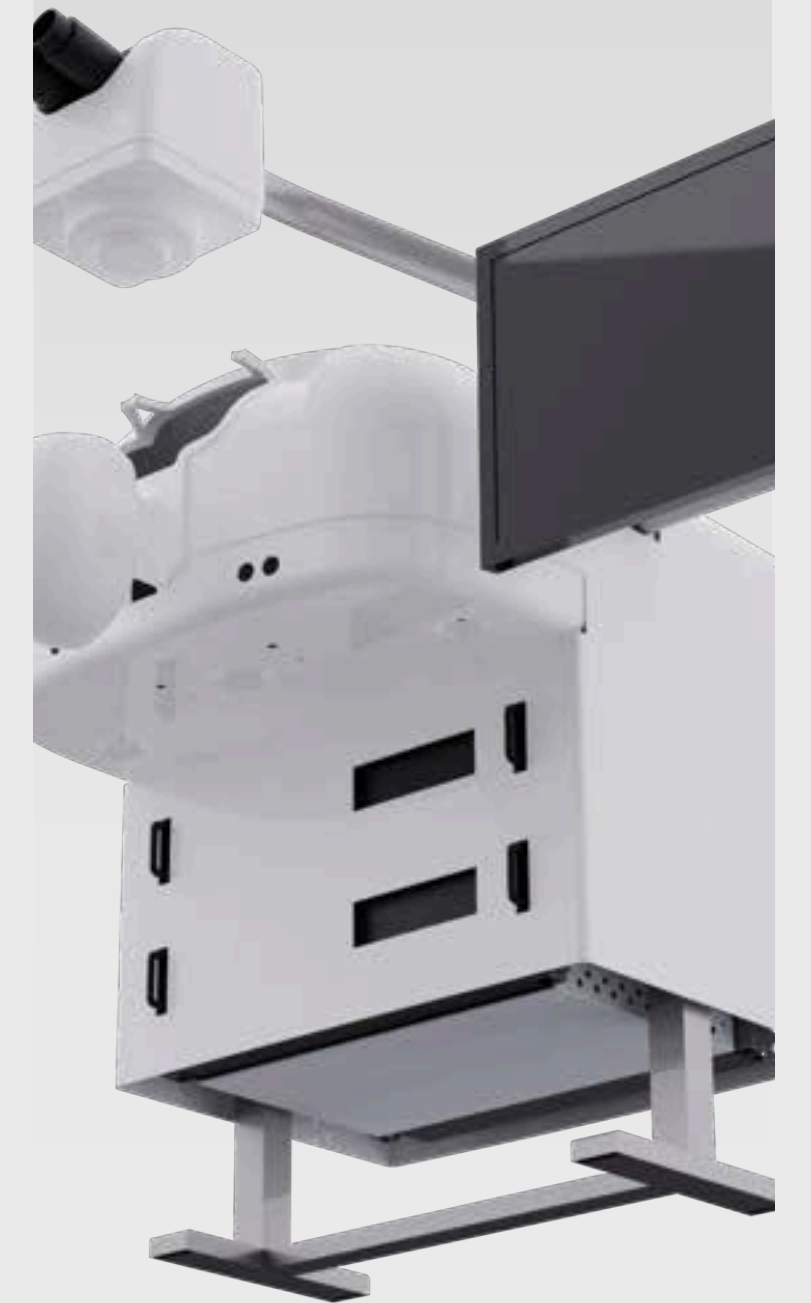

Medical Products