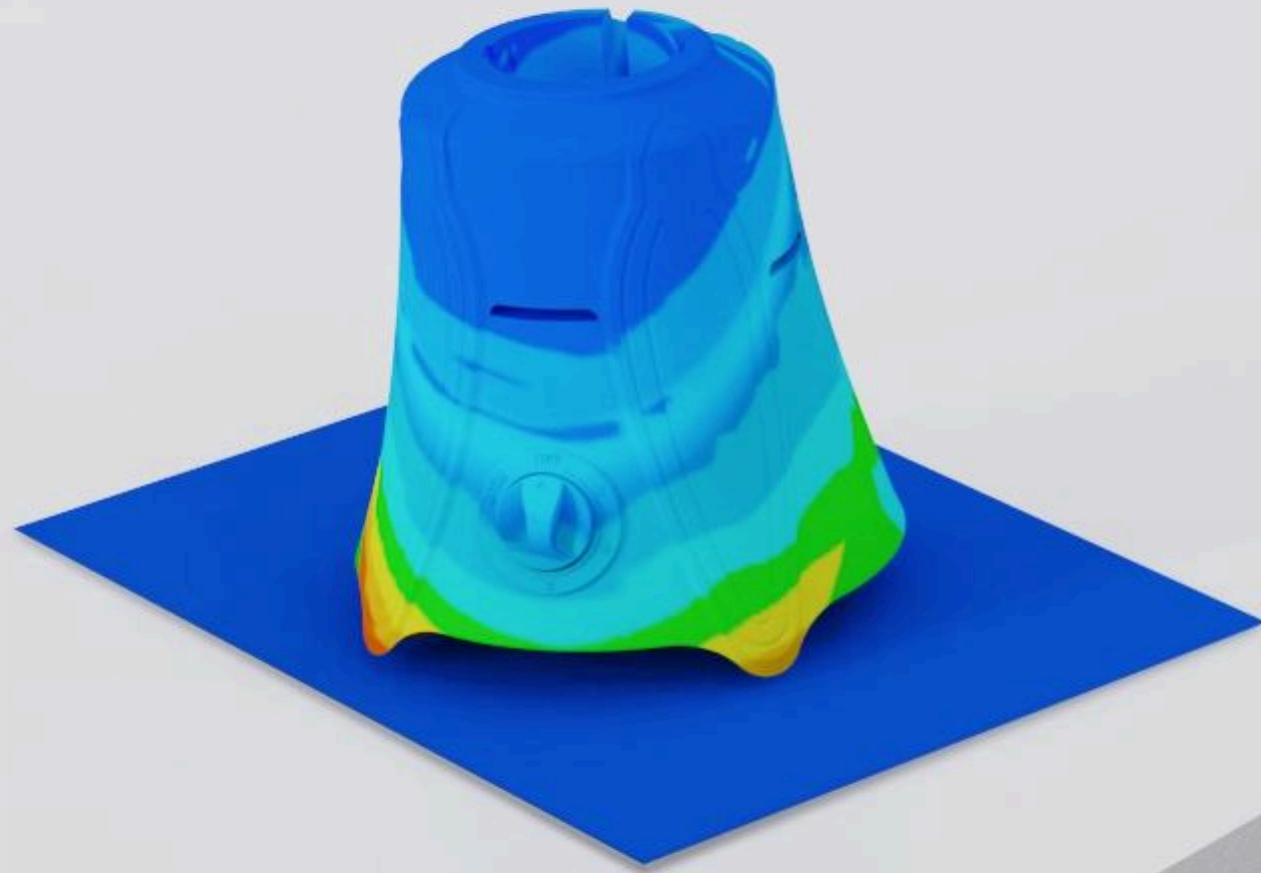

5

Value Engineering