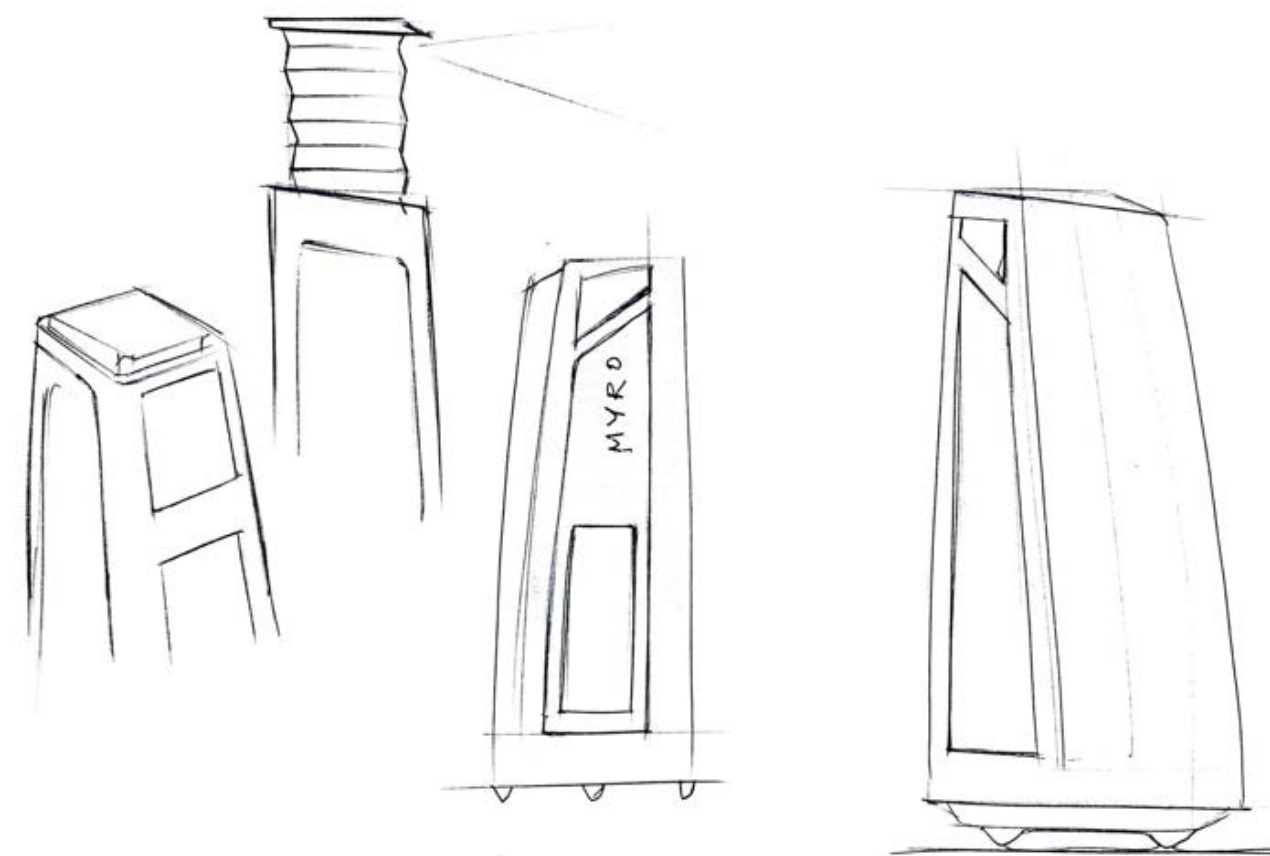

Myro - World's first intelligent wall painting robot for constructions

[Link to the product video](#)

Myro

Industrial Painting Robot

Heavy-duty • Industrial • Resilient

Myro is an industrial painting robot designed to assist in large-scale projects, reducing workload while ensuring efficiency and precision. It enhances productivity and delivers high-quality results, transforming industrial painting.