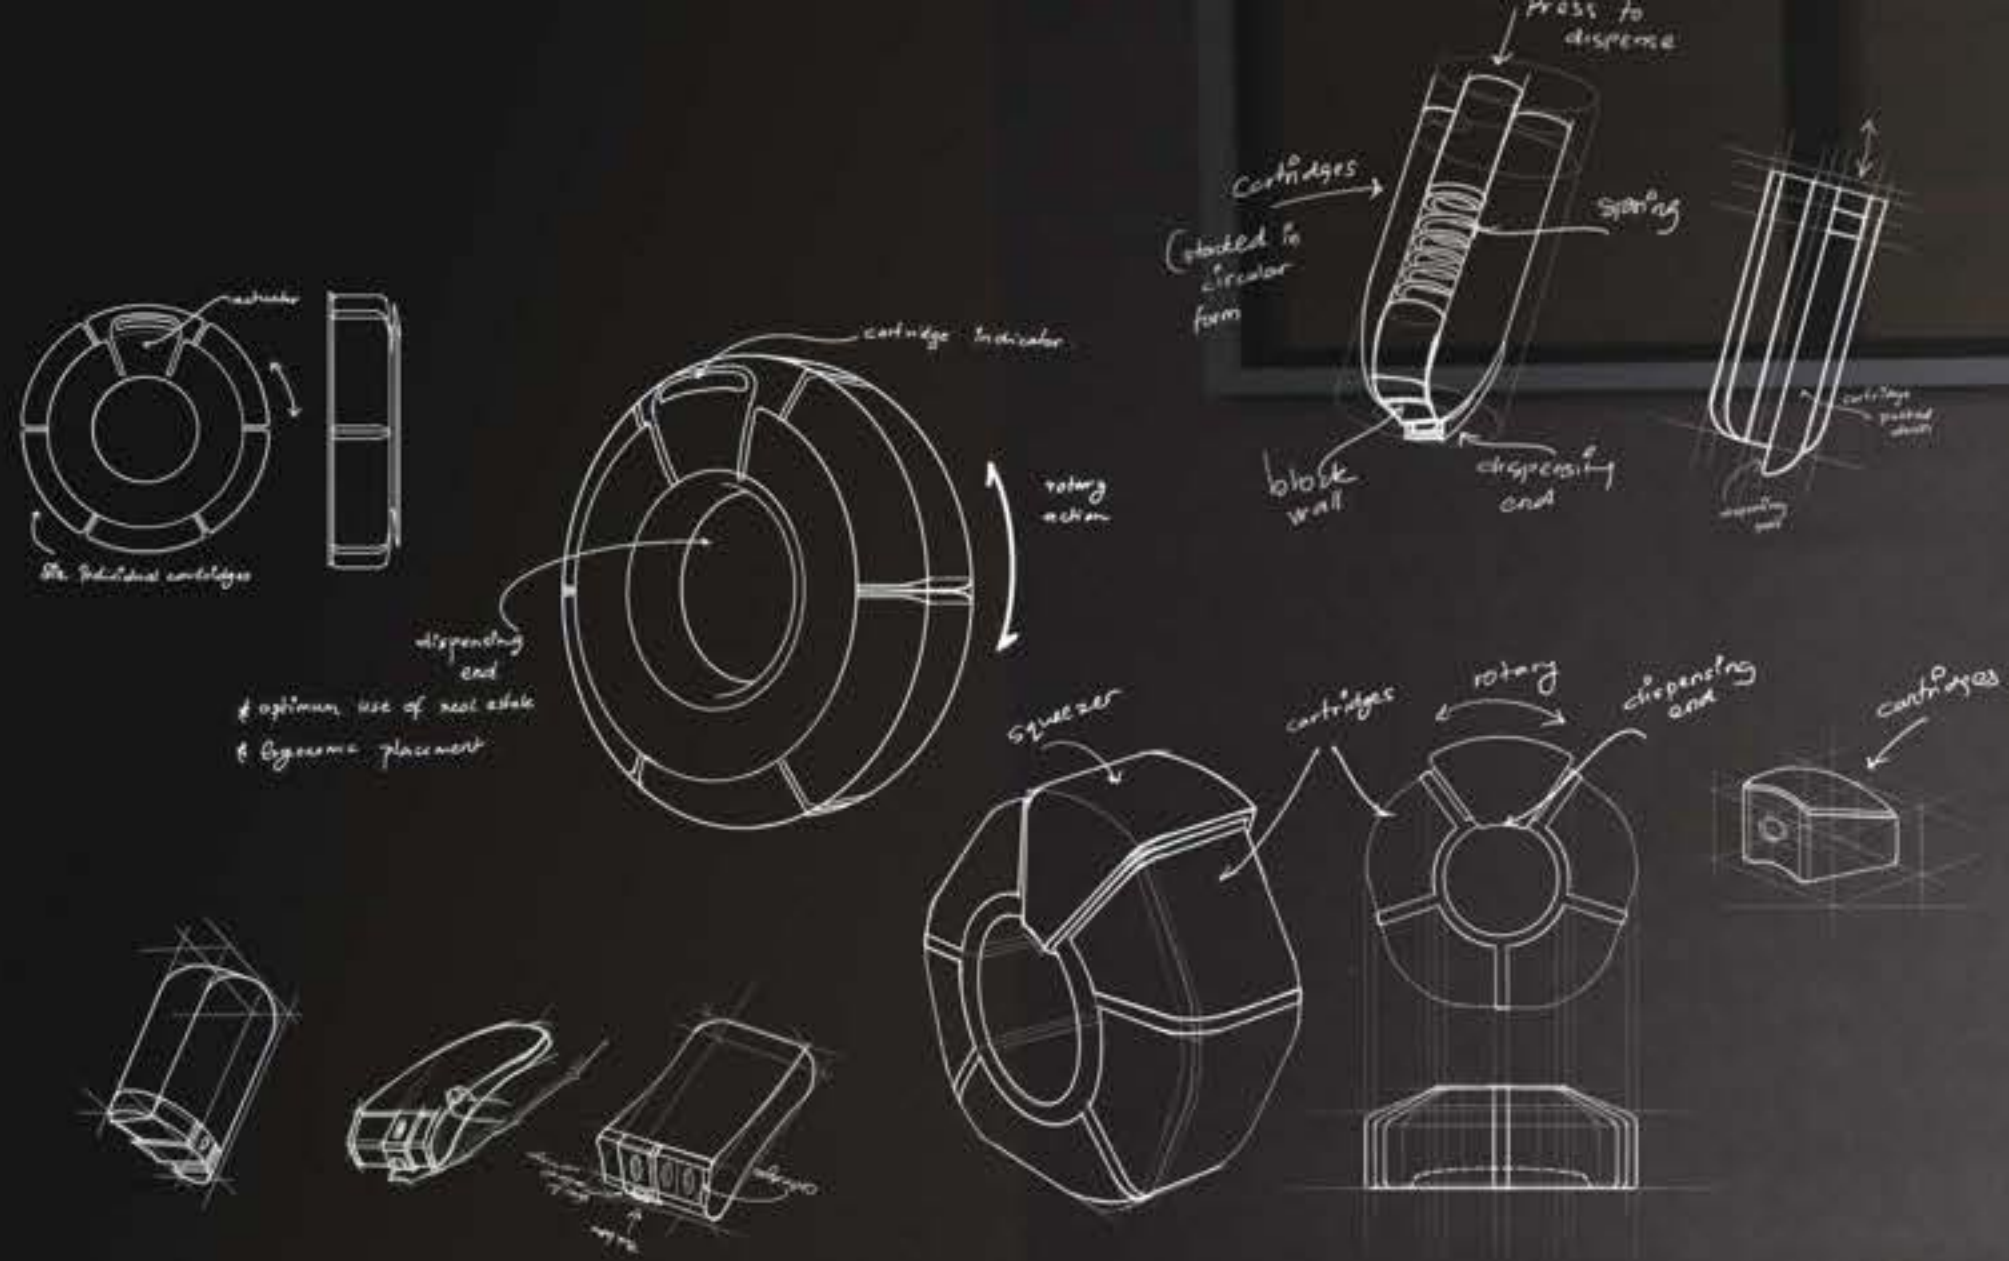

Seamless • Smart • Premium

DEX BOX is a customizable desk organizer with a clock speaker, calendar, file holder, lamp, mini drawers, pen holder, and plant holder. It lets users mix and match accessories for a personalized setup.

Modular • Neat • Versatile

Dex Box

IUOVA Design Company / 035

Nimbus

NIMBUS is a wall-mounted refilling system that merges product and packaging, simplifying travel with multi-cartridge convenience and effortless dispensing.