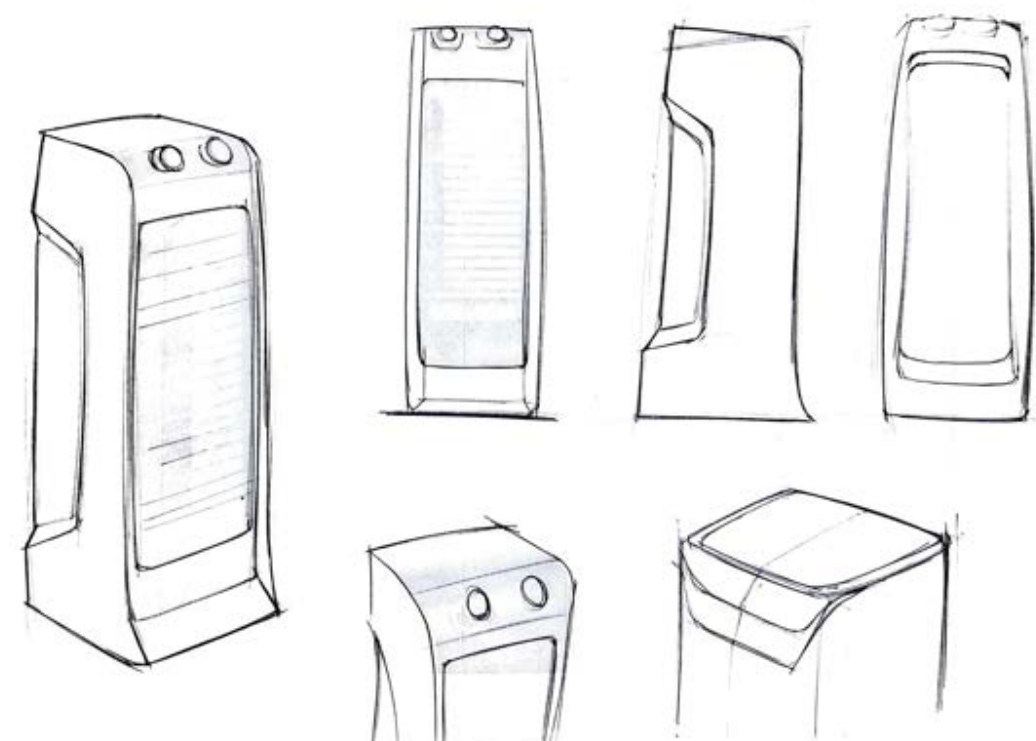

Crompton

UOVA
DESIGN COMPANY