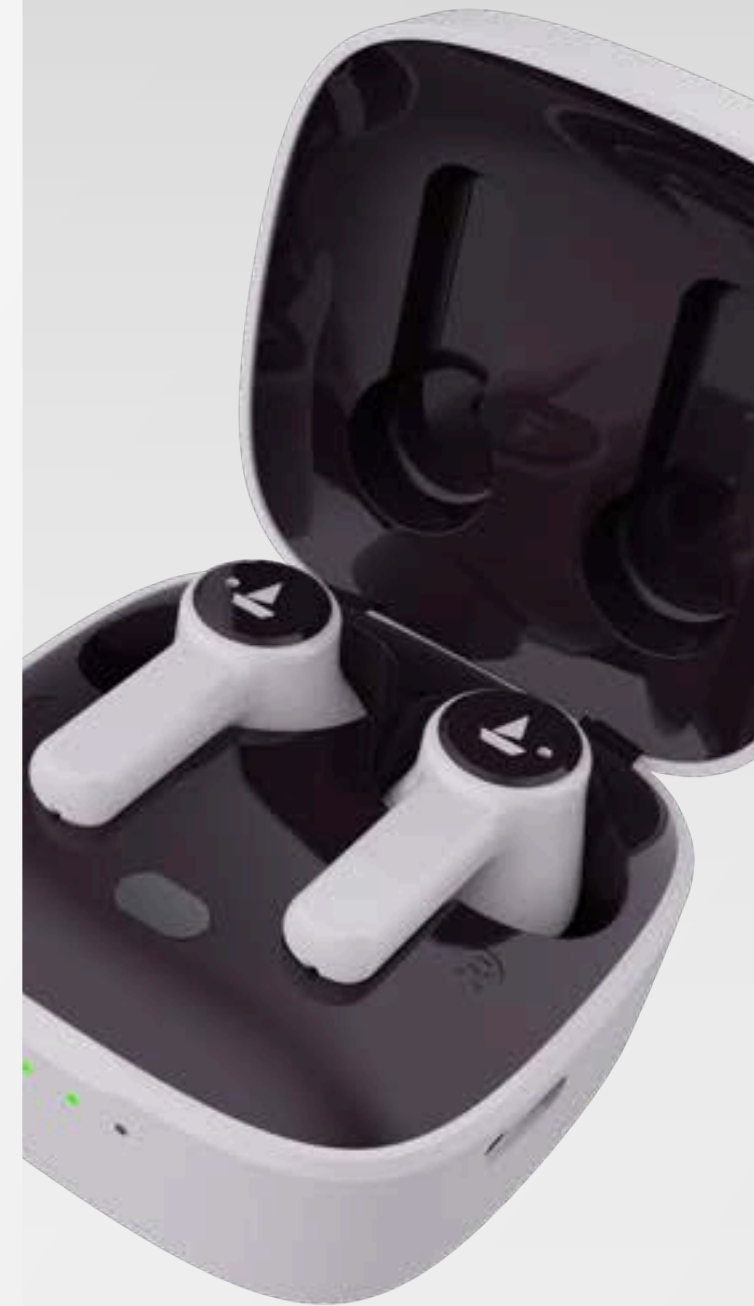

Consumer Product