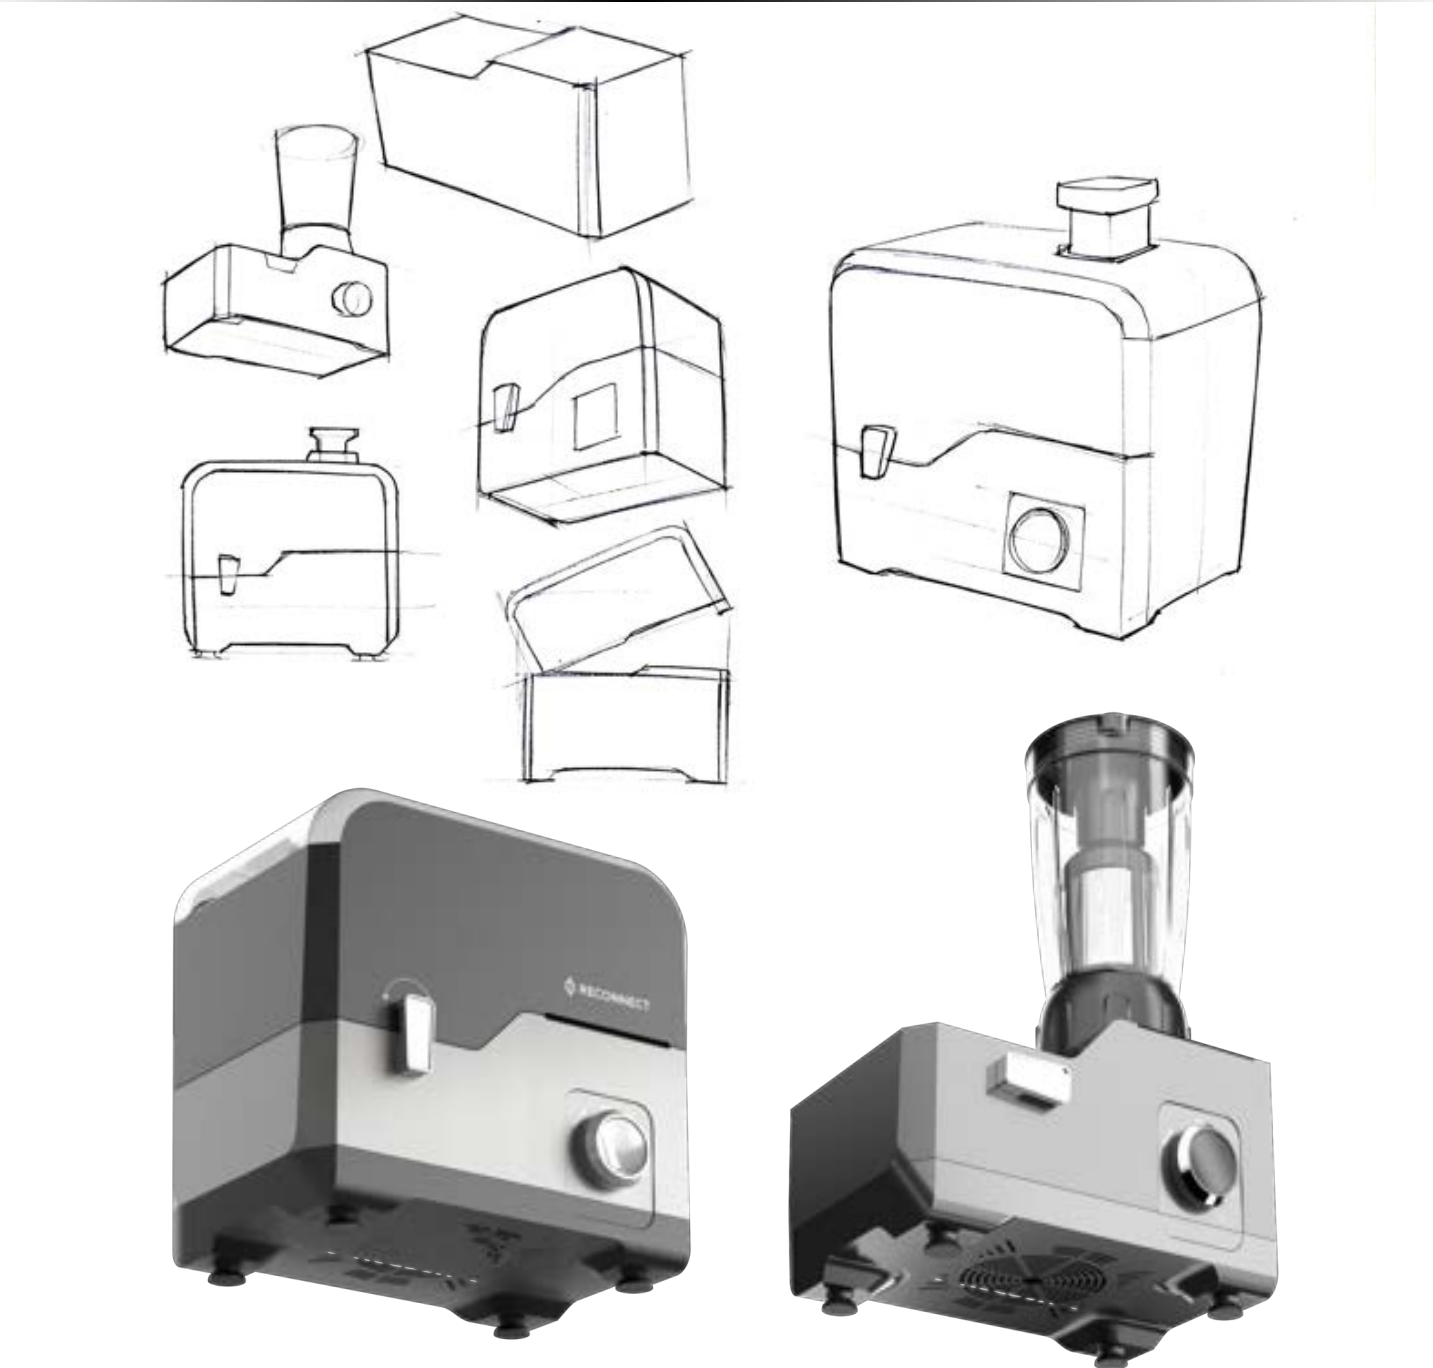

Acuteor

Kitchen appliance | Juicer Mixer Grinder

Versatile • Robust • Premium

Acuteor is a premium juicer mixer grinder (JMG) with an innovative design and superior functionality. Its unique top assembly ensures effortless operation, setting it apart from the rest.