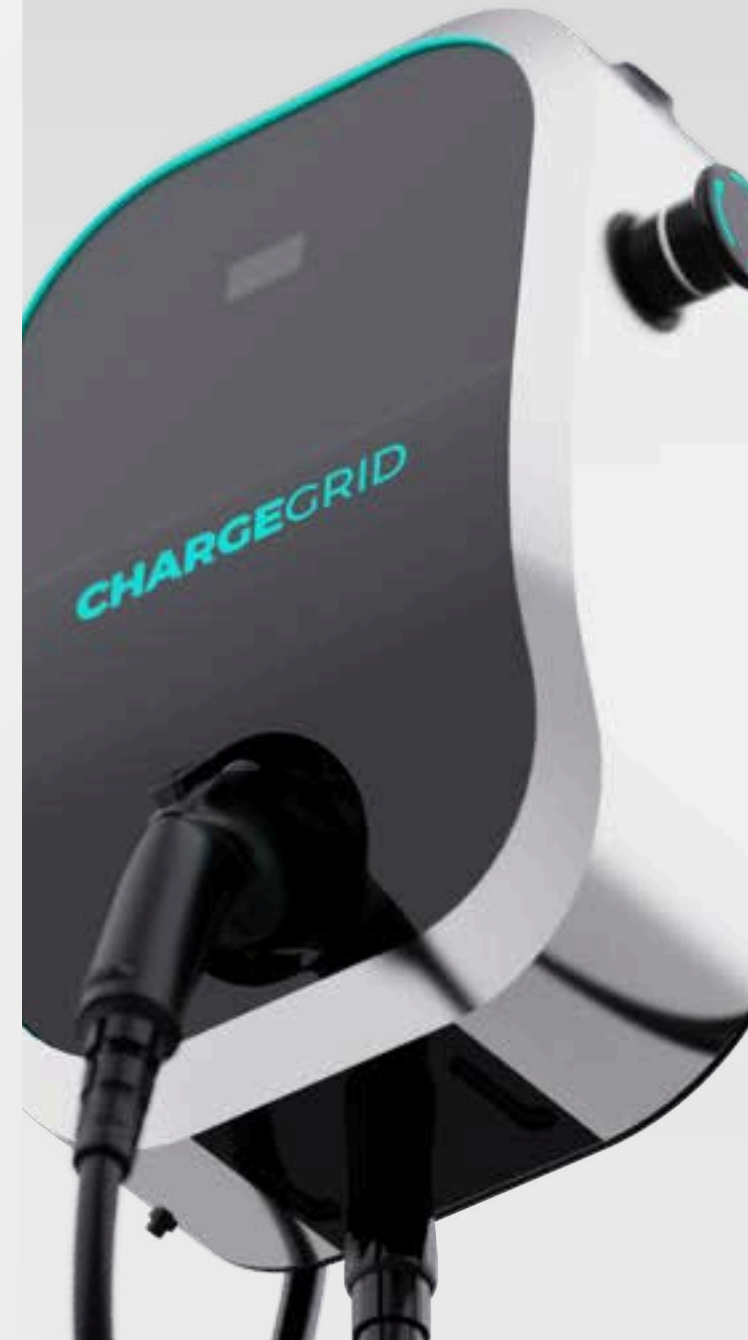

Outdoor Products