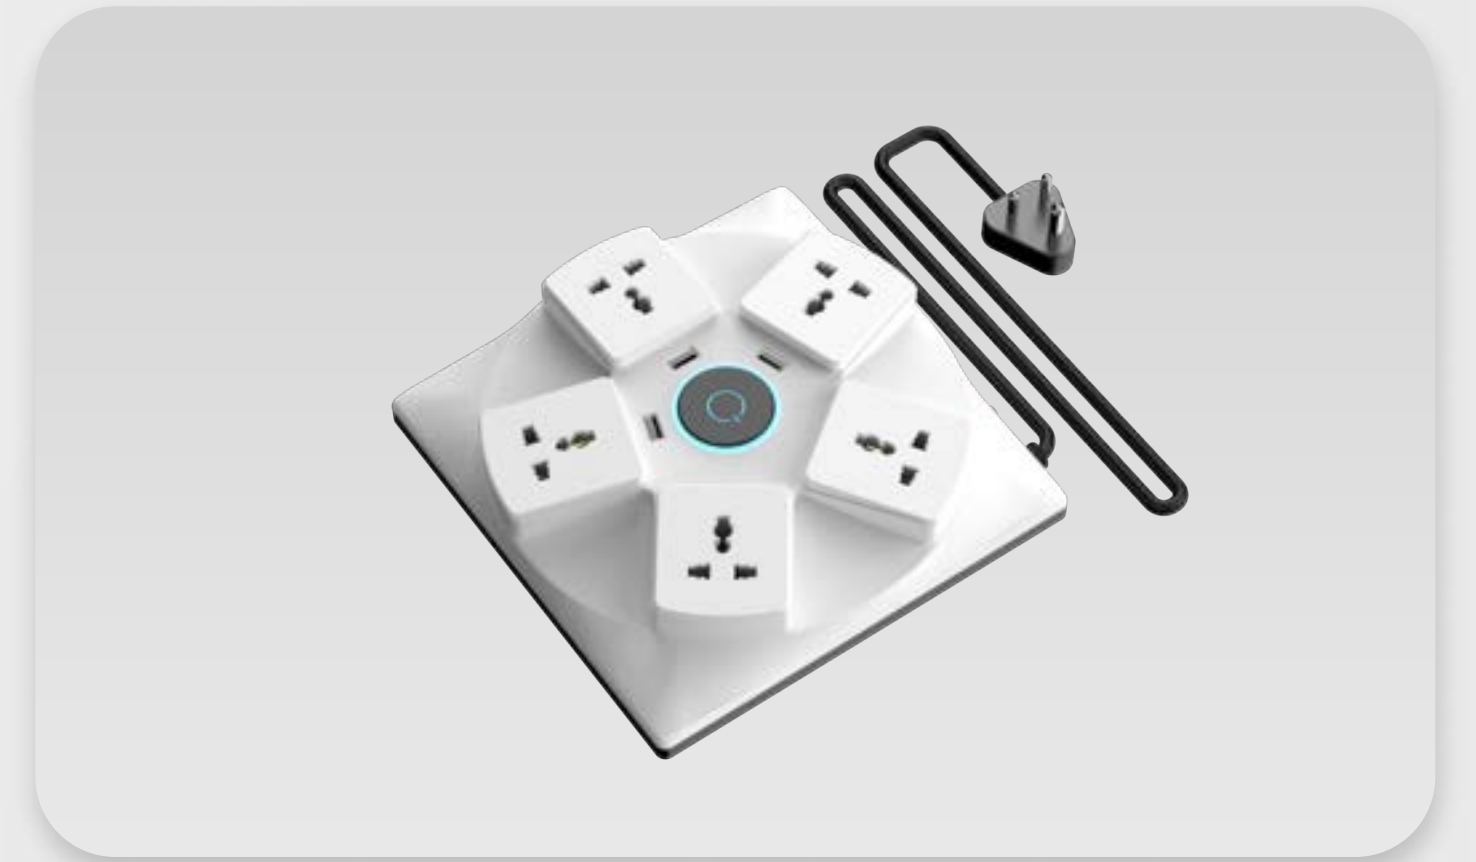

Round Spike guard