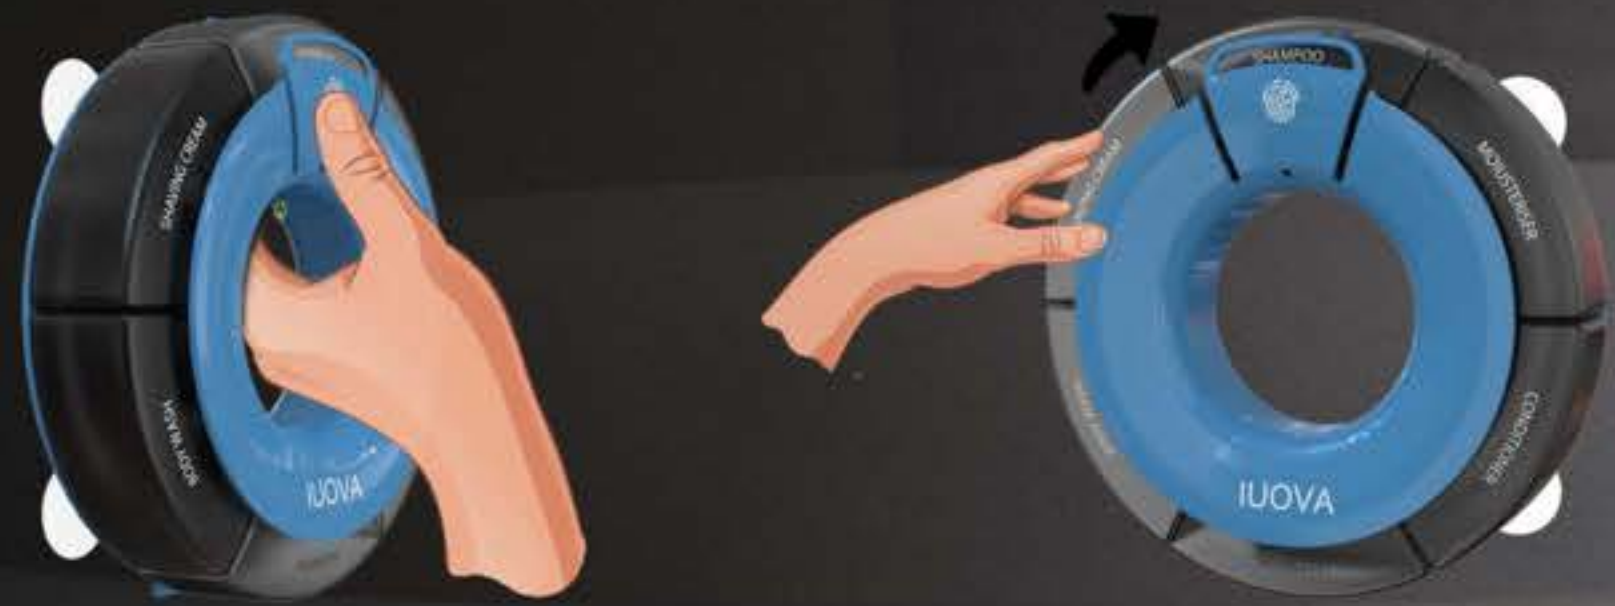

Modular • Seamless • Versatile

Oasis

IUOVA Design Company / 033

Ignis

IGNIS is a premium stove designed for efficiency and elegance, featuring a detachable spatula rest for easy cleaning and a seamless lid that protects walls from oily buildup.

Seamless • Smart • Premium

DEX BOX is a customizable desk organizer with a clock speaker, calendar, file holder, lamp, mini drawers, pen holder, and plant holder. It lets users mix and match accessories for a personalized setup.

Modular • Neat • Versatile

Dex Box

IUOVA Design Company / 035

Nimbus

NIMBUS is a wall-mounted refilling system that merges product and packaging, simplifying travel with multi-cartridge convenience and effortless dispensing.